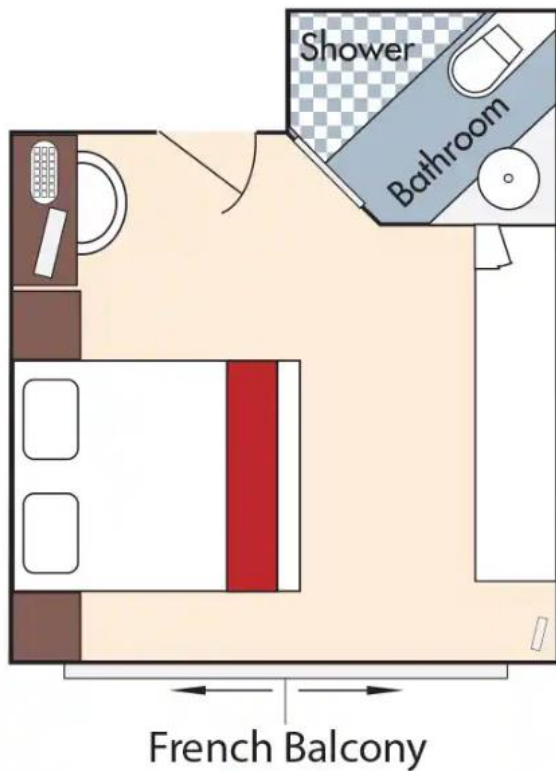

Category CB *Violin Deck* French Balcony, 155 sq. ft.

- In-room temperature control
- Deluxe hotel-style bedding with Egyptian linen, down pillows and duvet
- Spacious bathrooms with multi-jet showerheads
- Large wardrobe, full-length mirror, hair dryer, safe and direct-dial telephone

- Flat-screen TV
- Entertainment on Demand system providing complimentary TV, movies and music library
- Complimentary internet and Wi-Fi
- Complimentary bottled water replenished daily
- Desk and chair