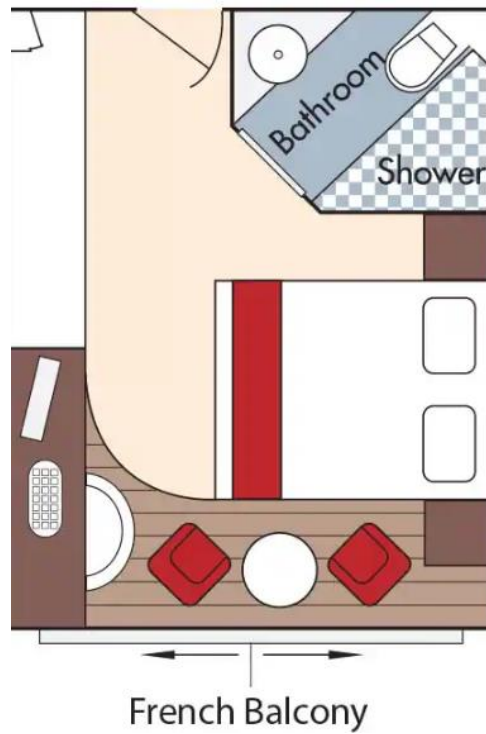

Category CA *Violin & Cello Deck* French Balcony, 170 sq. ft.

- In-room temperature control
- Deluxe hotel-style bedding with Egyptian linen, down pillows and duvet
- Spacious bathrooms with multi-jet showerheads
- Large wardrobe, full-length mirror, hair dryer, safe and direct-dial telephone

- Flat-screen TV
- Entertainment on Demand system providing complimentary TV, movies and music library
- Complimentary internet and Wi-Fi
- Complimentary bottled water replenished daily
- Desk and chair