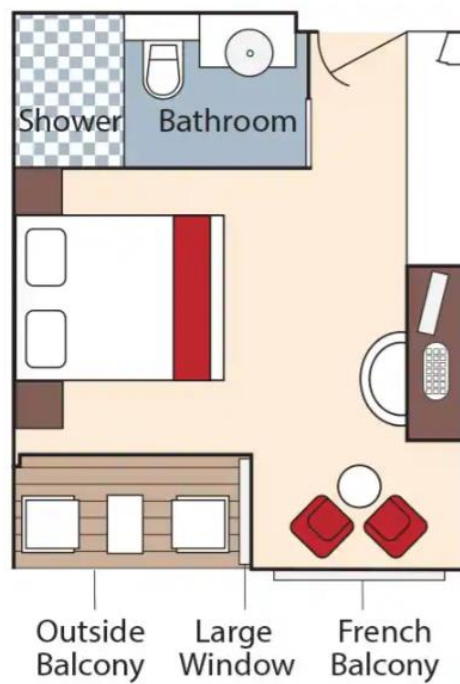

Category BA *Violin Deck* French Balcony & Outside Balcony, 210 sq. ft.

- In-room temperature control
- Deluxe hotel-style bedding with Egyptian linen, down pillows and duvet
- Spacious bathrooms with multi-jet showerheads
- Large wardrobe, full-length mirror, hair dryer, safe and direct-dial telephone

- Flat-screen TV
- Entertainment on Demand system providing complimentary TV, movies and music library
- Complimentary internet and Wi-Fi
- Complimentary bottled water replenished daily
- Desk and chair