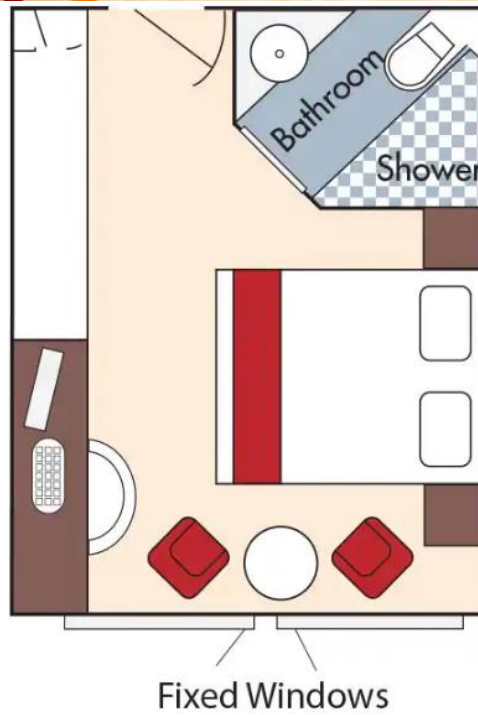

Category E *Piano Deck* Fixed Windows, 160 sq. ft.

- In-room temperature control
- Deluxe hotel-style bedding with Egyptian linen, down pillows and duvet
- Spacious bathrooms with multi-jet showerheads
- Large wardrobe, full-length mirror, hair dryer, safe and direct-dial telephone

- Flat-screen TV
- Entertainment on Demand system providing complimentary TV, movies and music library
- Complimentary internet and Wi-Fi
- Complimentary bottled water replenished daily
- Desk and chair