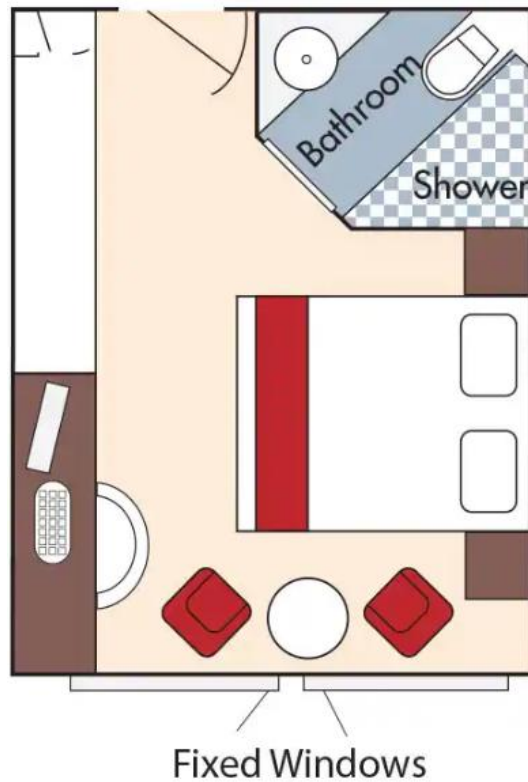

Category D *Piano Deck* Fixed Windows, 160 sq. ft.

- In-room temperature control
- Deluxe hotel-style bedding with Egyptian linen, down pillows and duvet
- Spacious bathrooms with multi-jet showerheads
- Large wardrobe, full-length mirror, hair dryer, safe and direct-dial telephone
- Flat-screen TV
- Entertainment on Demand system providing complimentary TV, movies and music library
- Complimentary internet and Wi-Fi
- Complimentary bottled water replenished daily
- Desk and chair