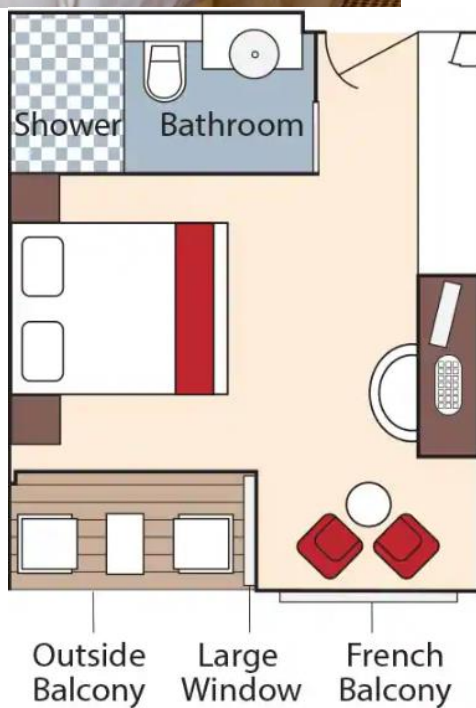

Category BB *Cello Deck* French Balcony & Outside Balcony, 210 sq. ft.

- In-room temperature control
- Deluxe hotel-style bedding with Egyptian linen, down pillows and duvet
- Spacious bathrooms with multi-jet showerheads
- Large wardrobe, full-length mirror, hair dryer, safe and direct-dial telephone

- Flat-screen TV
- Entertainment on Demand system providing complimentary TV, movies and music library
- Complimentary internet and Wi-Fi
- Complimentary bottled water replenished daily
- Desk and chair