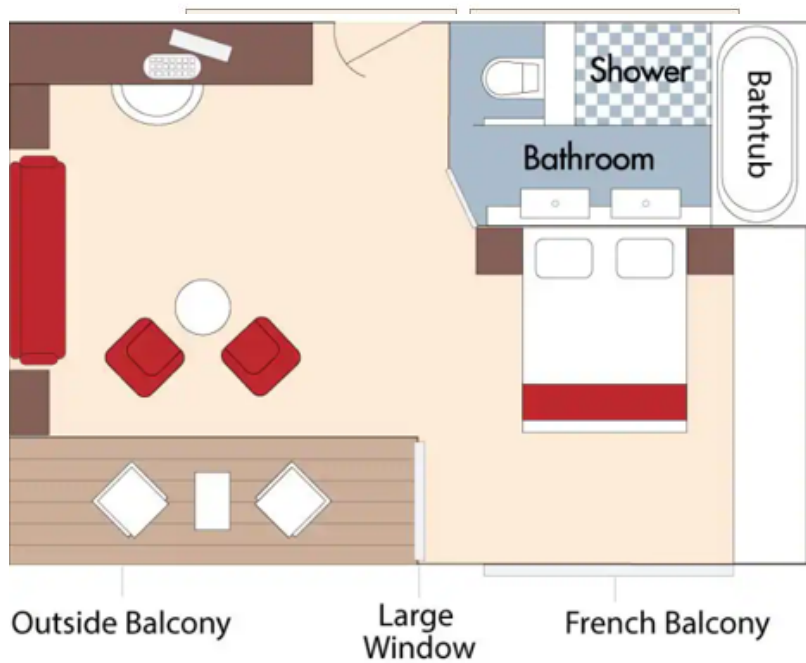

AmaStella Room Category Descriptions

AmaStella has 78 staterooms (156 passenger max) in 9 different categories of staterooms onboard AmaStella, ranging from Suite, twin balcony, french balcony and fixed window (from 160 sq ft fixed window to 350 sq ft Suite).

The signature twin balcony staterooms are the majority offered (spacious at 210 to 235 sq feet) and provide both a french and outside balcony.

The bathroom includes a shower with multi-jet showerhead; magnifying mirror and spa quality toiletries (shampoo, conditioner, lotion, shower gel, bar soap)

Suite *Violin Deck* French Balcony & Outside Balcony, 350 sq. ft.

- In-room temperature control
- Deluxe hotel-style bedding with Egyptian linen, down pillows and duvet
- Spacious bathrooms with multi-jet showerheads
- Large wardrobe, full-length mirror, hair dryer, safe and direct-dial telephone

Category AA *Violin Deck* French Balcony & Outside Balcony, 235 sq. ft.

- In-room temperature control
- Deluxe hotel-style bedding with Egyptian linen, down pillows and duvet
- Spacious bathrooms with multi-jet showerheads
- Large wardrobe, full-length mirror, hair dryer, safe and direct-dial telephone